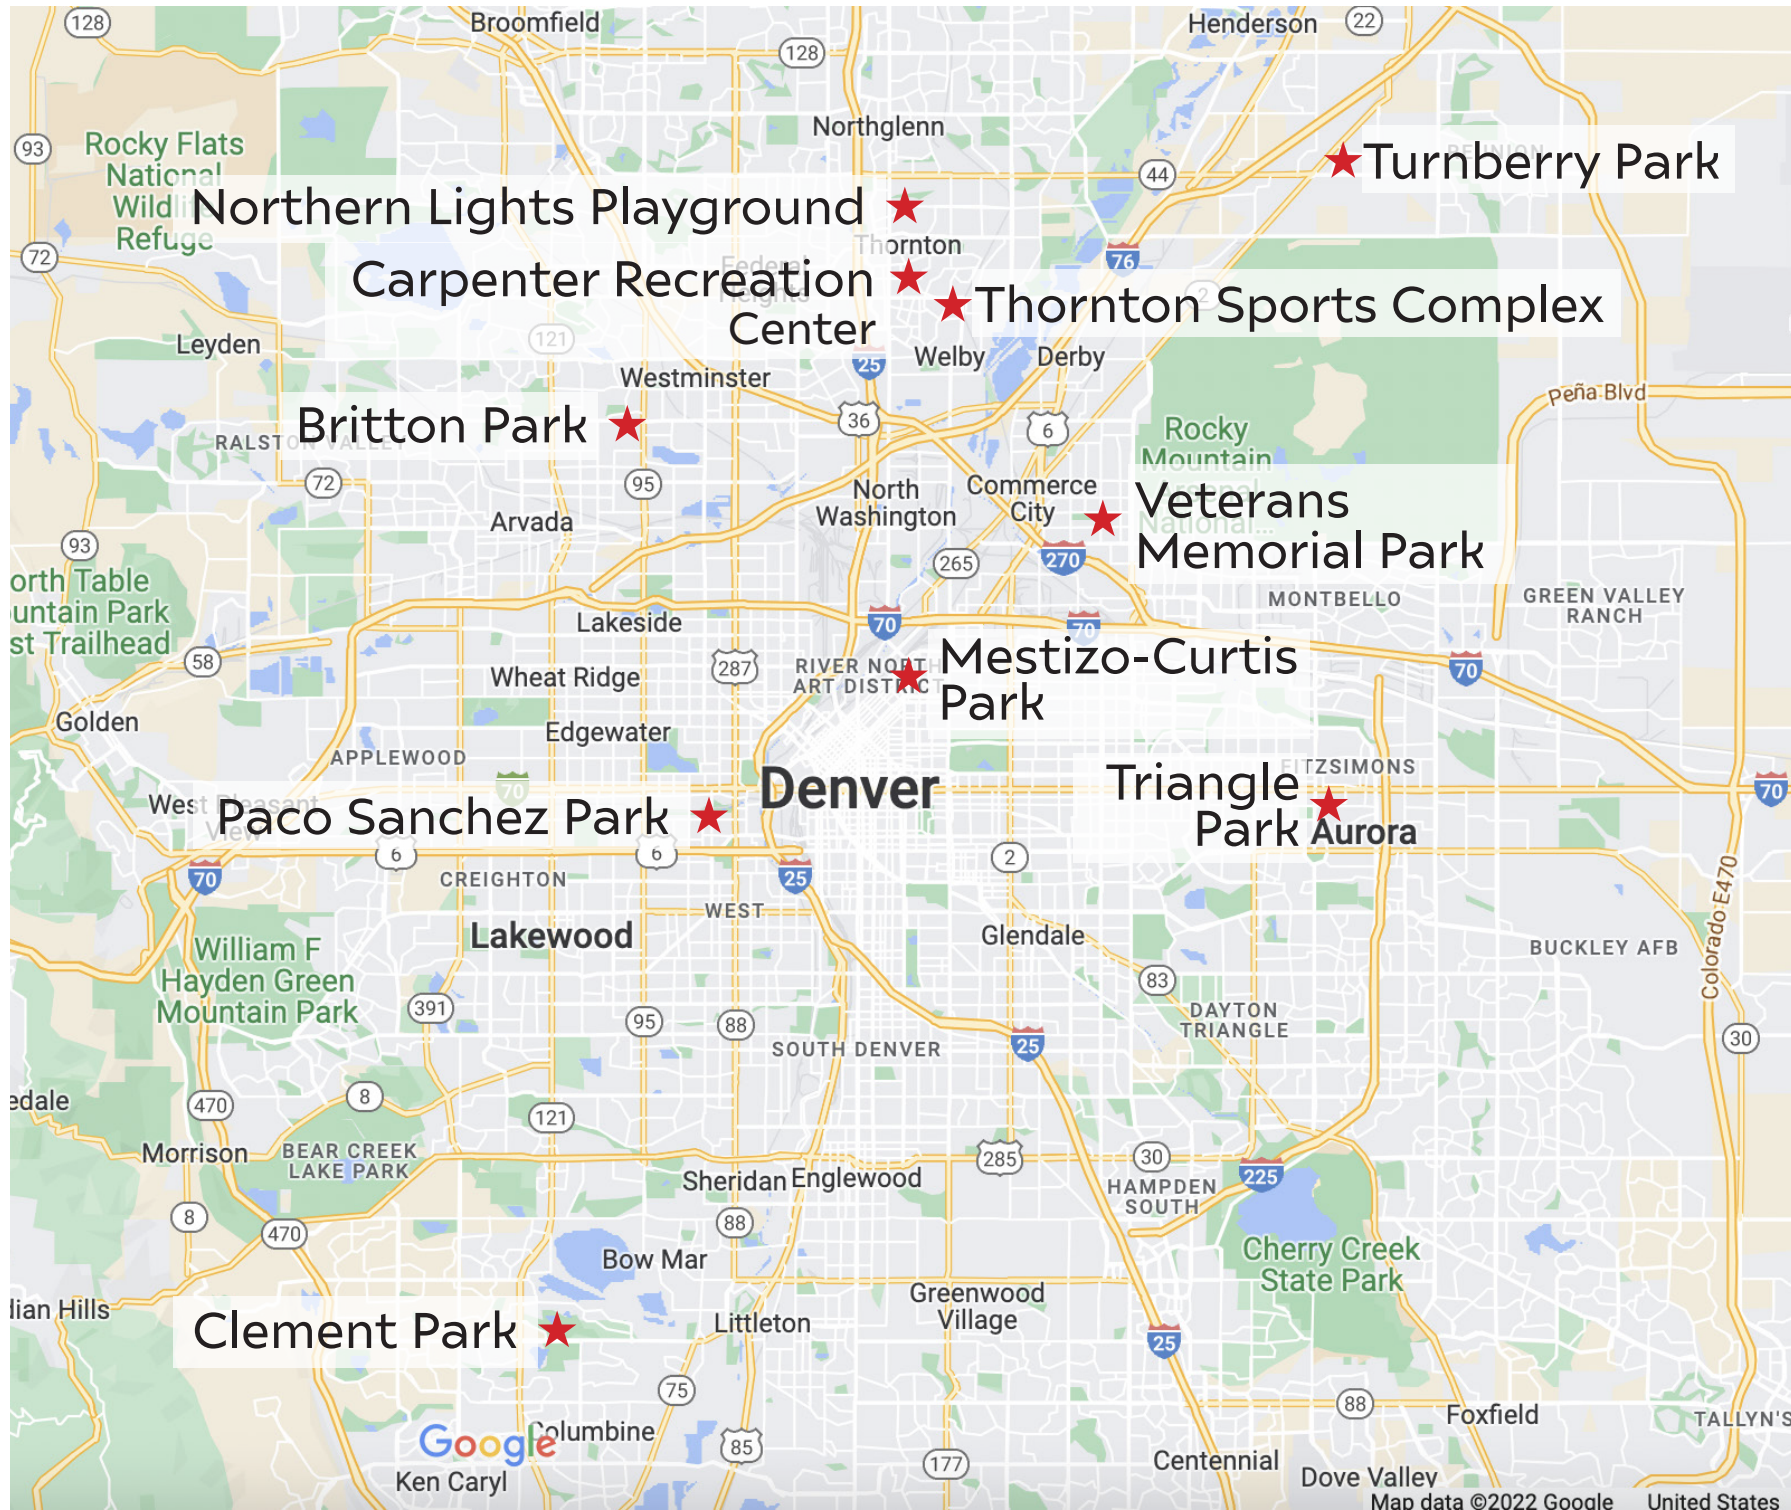

**Northern Lights Playground**  
 13950 York St  
 Thornton, CO 80602  
<https://www.playlsi.com/northern-lights-playground/>

**Thornton Sports Complex**  
 10370 McKay Rd  
 Thornton, CO 80229  
<https://www.playlsi.com/thornton-sports-complex/>

**Britton Park**  
 5574 W 69th Ave  
 Arvada, CO 80003  
<https://www.playlsi.com/britton-park/>

**Clement Park**  
 7306 W Bowles Ave  
 Littleton, CO 80123  
<https://www.playlsi.com/clement-park/>

While you're in Denver for the 2022 STAR Sensory Symposium, take a tour of our innovative playgrounds. Use the links to find more details about each project and get directions to each park location.

**Turnberry Park**  
 10716 Wheeling St  
 Commerce City, CO 80022  
<https://www.playlsi.com/turnberry-park/>

**Veterans Memorial Park**  
 6015 Forest Dr  
 Commerce City, CO 80022  
<https://www.playlsi.com/veterans-memorial-park/>

**Triangle Park**  
 1500 Espana St  
 Aurora, CO 80011  
<https://www.playlsi.com/triangle-park/>

Find more Landscape Structures playgrounds near your home and office by searching your city/state or zip at [playlsi.com/find-local-playgrounds](https://playlsi.com/find-local-playgrounds). And contact your Landscape Structures consultant for a personalized tour of your local play spaces. **Contact us at [playlsi.com](https://playlsi.com) to learn more.**