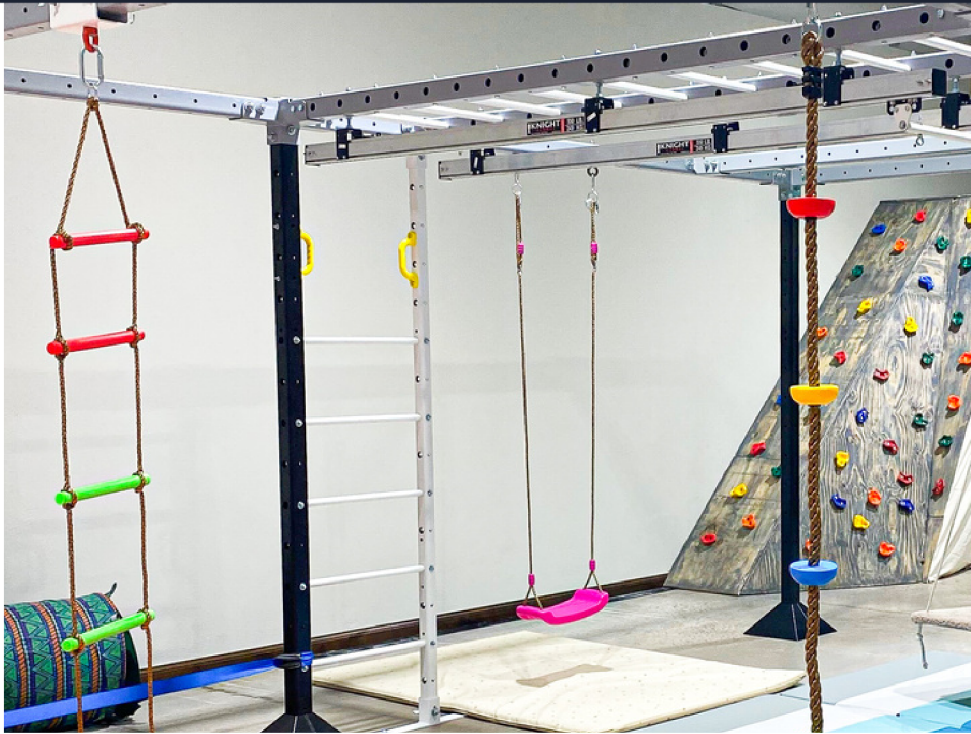

SUMMIT SENSORY GYM

COMMERCIAL & RESIDENTAL SENSORY GYM

Summit Sensory Gym is the leader in free-standing sensory therapy gym structures. We're passionate about creating unexpected adventures through our multifunctional gym packed with all the therapeutic benefits you've always desired for your patients.

SENSORY GYM FEATURES

- Trolley
- Monkey Bars
- Climbing Walls
- Cargo Nets
- Ladders
- 100s of Connection Points
- Zipline
- Slackline
- Therapy Rings
- Platform Swings
- and so much more

[SUMMITSSENSORY.COM](https://www.summitsensory.com)