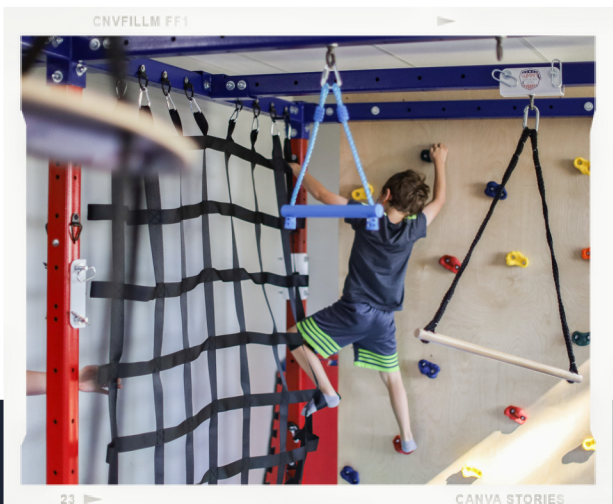

SUMMIT SENSORY GYM

COMMERCIAL & RESIDENTAL SENSORY GYM

Summit Sensory Gym is the leader in free-standing sensory therapy gym structures. We're passionate about creating unexpected adventures through our multifunctional gym packed with all the therapeutic benefits you've always desired for your patients.

SENSORY GYM FEATURES

- Trolley
- Monkey Bars
- Climbing Walls
- Cargo Nets
- Ladders
- 100s of Connection Points
- Zipline
- Slackline
- Therapy Rings
- Platform Swings
- and so much more

[SUMMITSSENSORY.COM](https://www.summitsensory.com)